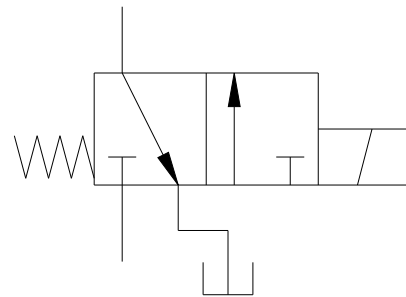

PARTS LIST
VALVE, SOLENOID, 3/2, 24VDC, NC

| NO | QTY | PART NO | DESCRIPTION |
|-----|-----|----------|--|
| N/A | N/A | 95595424 | KIT, VLV, 3/2, 24VDC, NC |
| 1 | 1 | 27742201 | CABLE, M12 MALE, M12 FEM, 5 POLE, 0.6m |
| 2 | 1 | 27742202 | ADAPTER, DIN FORM A, M12 MALE |
| 3 | 2 | 30601166 | PLUG, SOCH, SAE 6 |
| 4 | 2 | 39000061 | O-RING, (-016) |
| 5 | 1 | 70040710 | ASSY, FILTER, 25 MICRON, SAE 6- SAE 6 |
| 6 | 1 | 71115003 | ASSY, VLV, CTRL, DIR, 24VDC, 3/2, NC |
| 7 | 1 | 83107804 | BLOCK, STACK, D03, TALL |
| 8 | 4 | 21411026 | SOCH, 10-24 X 1-1/8, ALY |

8
4 (SCREWS INCLUDED WITH VALVE)
TORQUE TO
80 IN-LBS
(9 N-M)