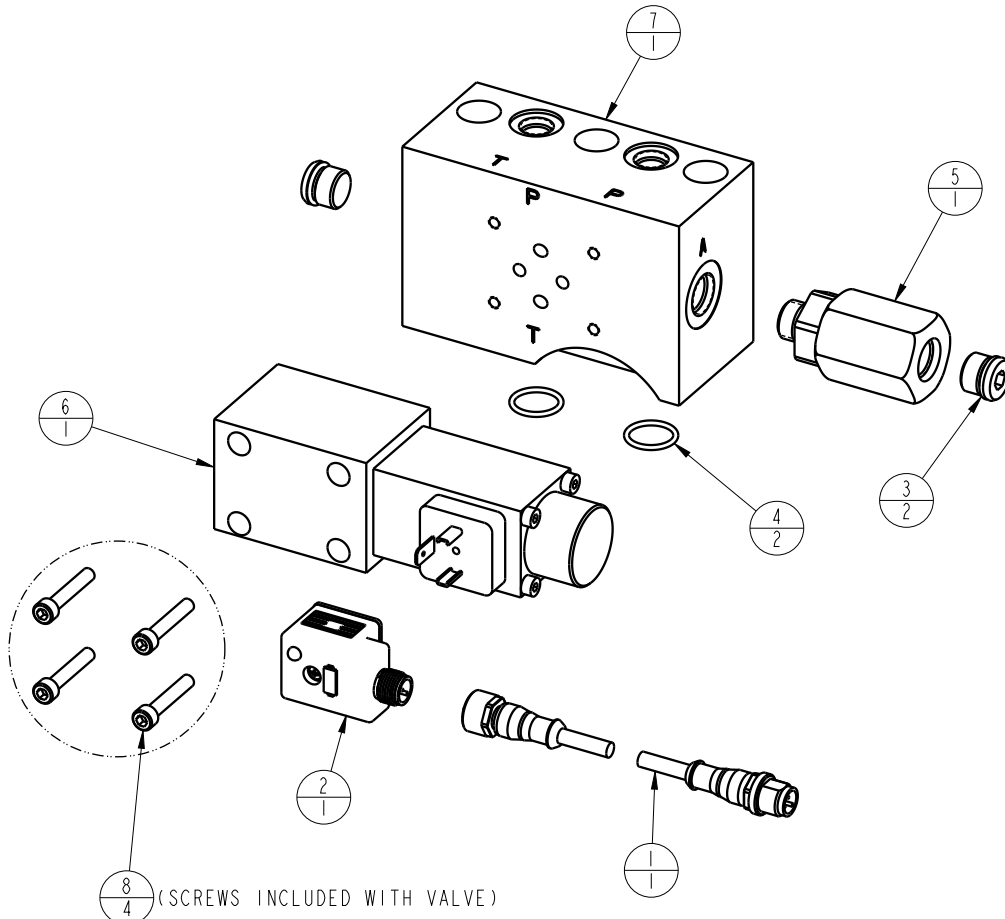

PARTS LIST
VALVE, SOLENOID, 3/2, 24VDC, NC

| NO | QTY | PART NO | DESCRIPTION |
|-----|-----|----------|--|
| N/A | N/A | 95595424 | KIT, VLV, 3/2, 24VDC, NC |
| 1 | 1 | 27742201 | CABLE, M12 MALE, M12 FEM, 5 POLE, 0.6m |
| 2 | 1 | 27742202 | ADAPTER, DIN FORM A, M12 MALE |
| 3 | 2 | 30601166 | PLUG, SOCH, SAE 6 |
| 4 | 2 | 39000061 | O-RING, (-016) |
| 5 | 1 | 70040710 | ASSY, FILTER, 25 MICRON, SAE 6- SAE 6 |
| 6 | 1 | 71115003 | ASSY, VLV, CTRL, DIR, 24VDC, 3/2, NC |
| 7 | 1 | 83107804 | BLOCK, STACK, D03, TALL |
| 8 | 4 | 21411026 | SOCH, 10-24 X 1-1/8, ALY |

8
4 (SCREWS INCLUDED WITH VALVE)
TORQUE TO
80 IN-LBS
(9 N-M)